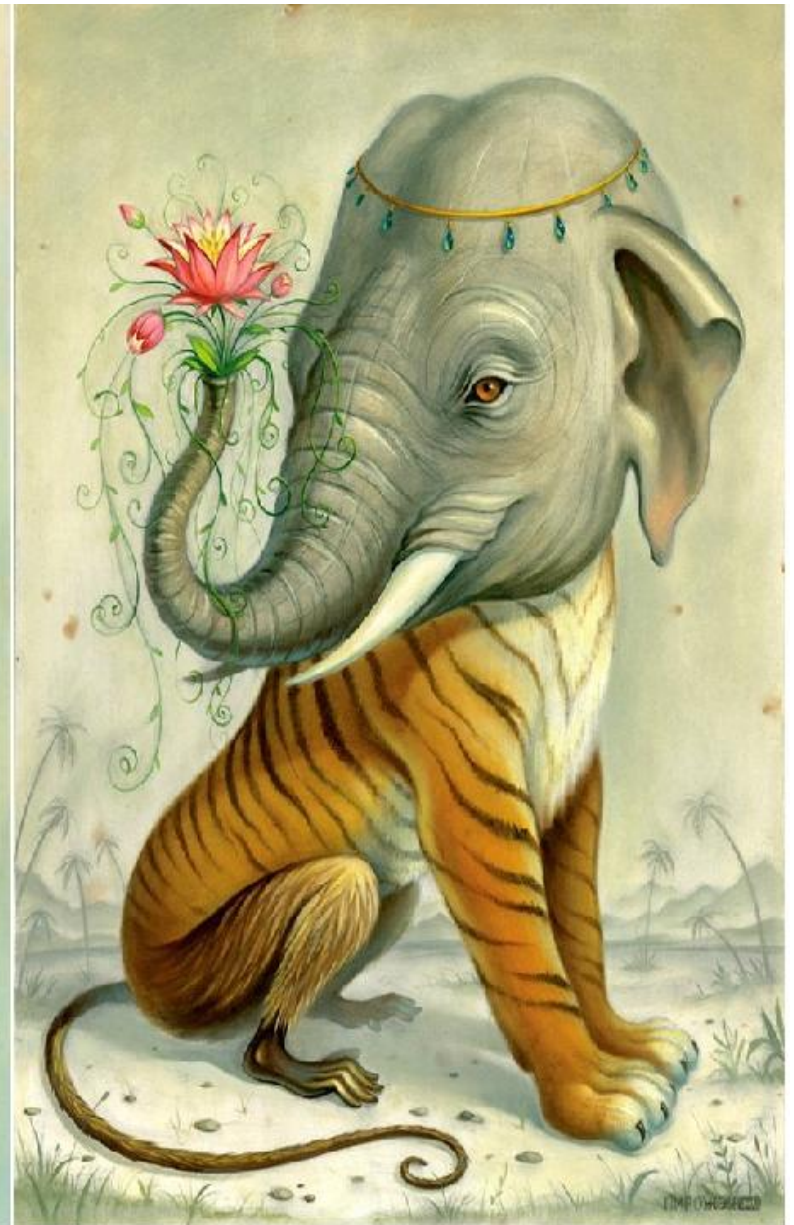

ФАНТАСТИЧЕСКОЕ ЖИВОТНОЕ

Из частей каких зверей оно
составлено?

CACTUSART
.deviantart.com

J Goulet 2009
Do not modify
or redistribute

Aequis species, character, and art © pallanophblargh.tumblr.com
pallanoph.deviantart.com

“Shirk”

Temperate island type Aequis.

Half domesticated lineage

Male, early middle age

13.5 hh high at withers. 25' wingspan (7.6 m)

Johannes + Grinfes Gerboffe

Tatchit 2014

AEQUIS Base Tier Designs: Batch #1

#8. Desert:
Bronze Sands

Image (c) Ayana
Character (c) Rayndancer

© MishchievousRaven

© Tatchit

© Tatchit 2016

Tatchit 2017

ROY

(C) MISSMAGNIFICENT