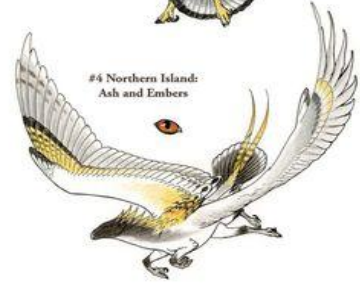

#6. Northern Temperate Arboreal:
Smoky Redstart